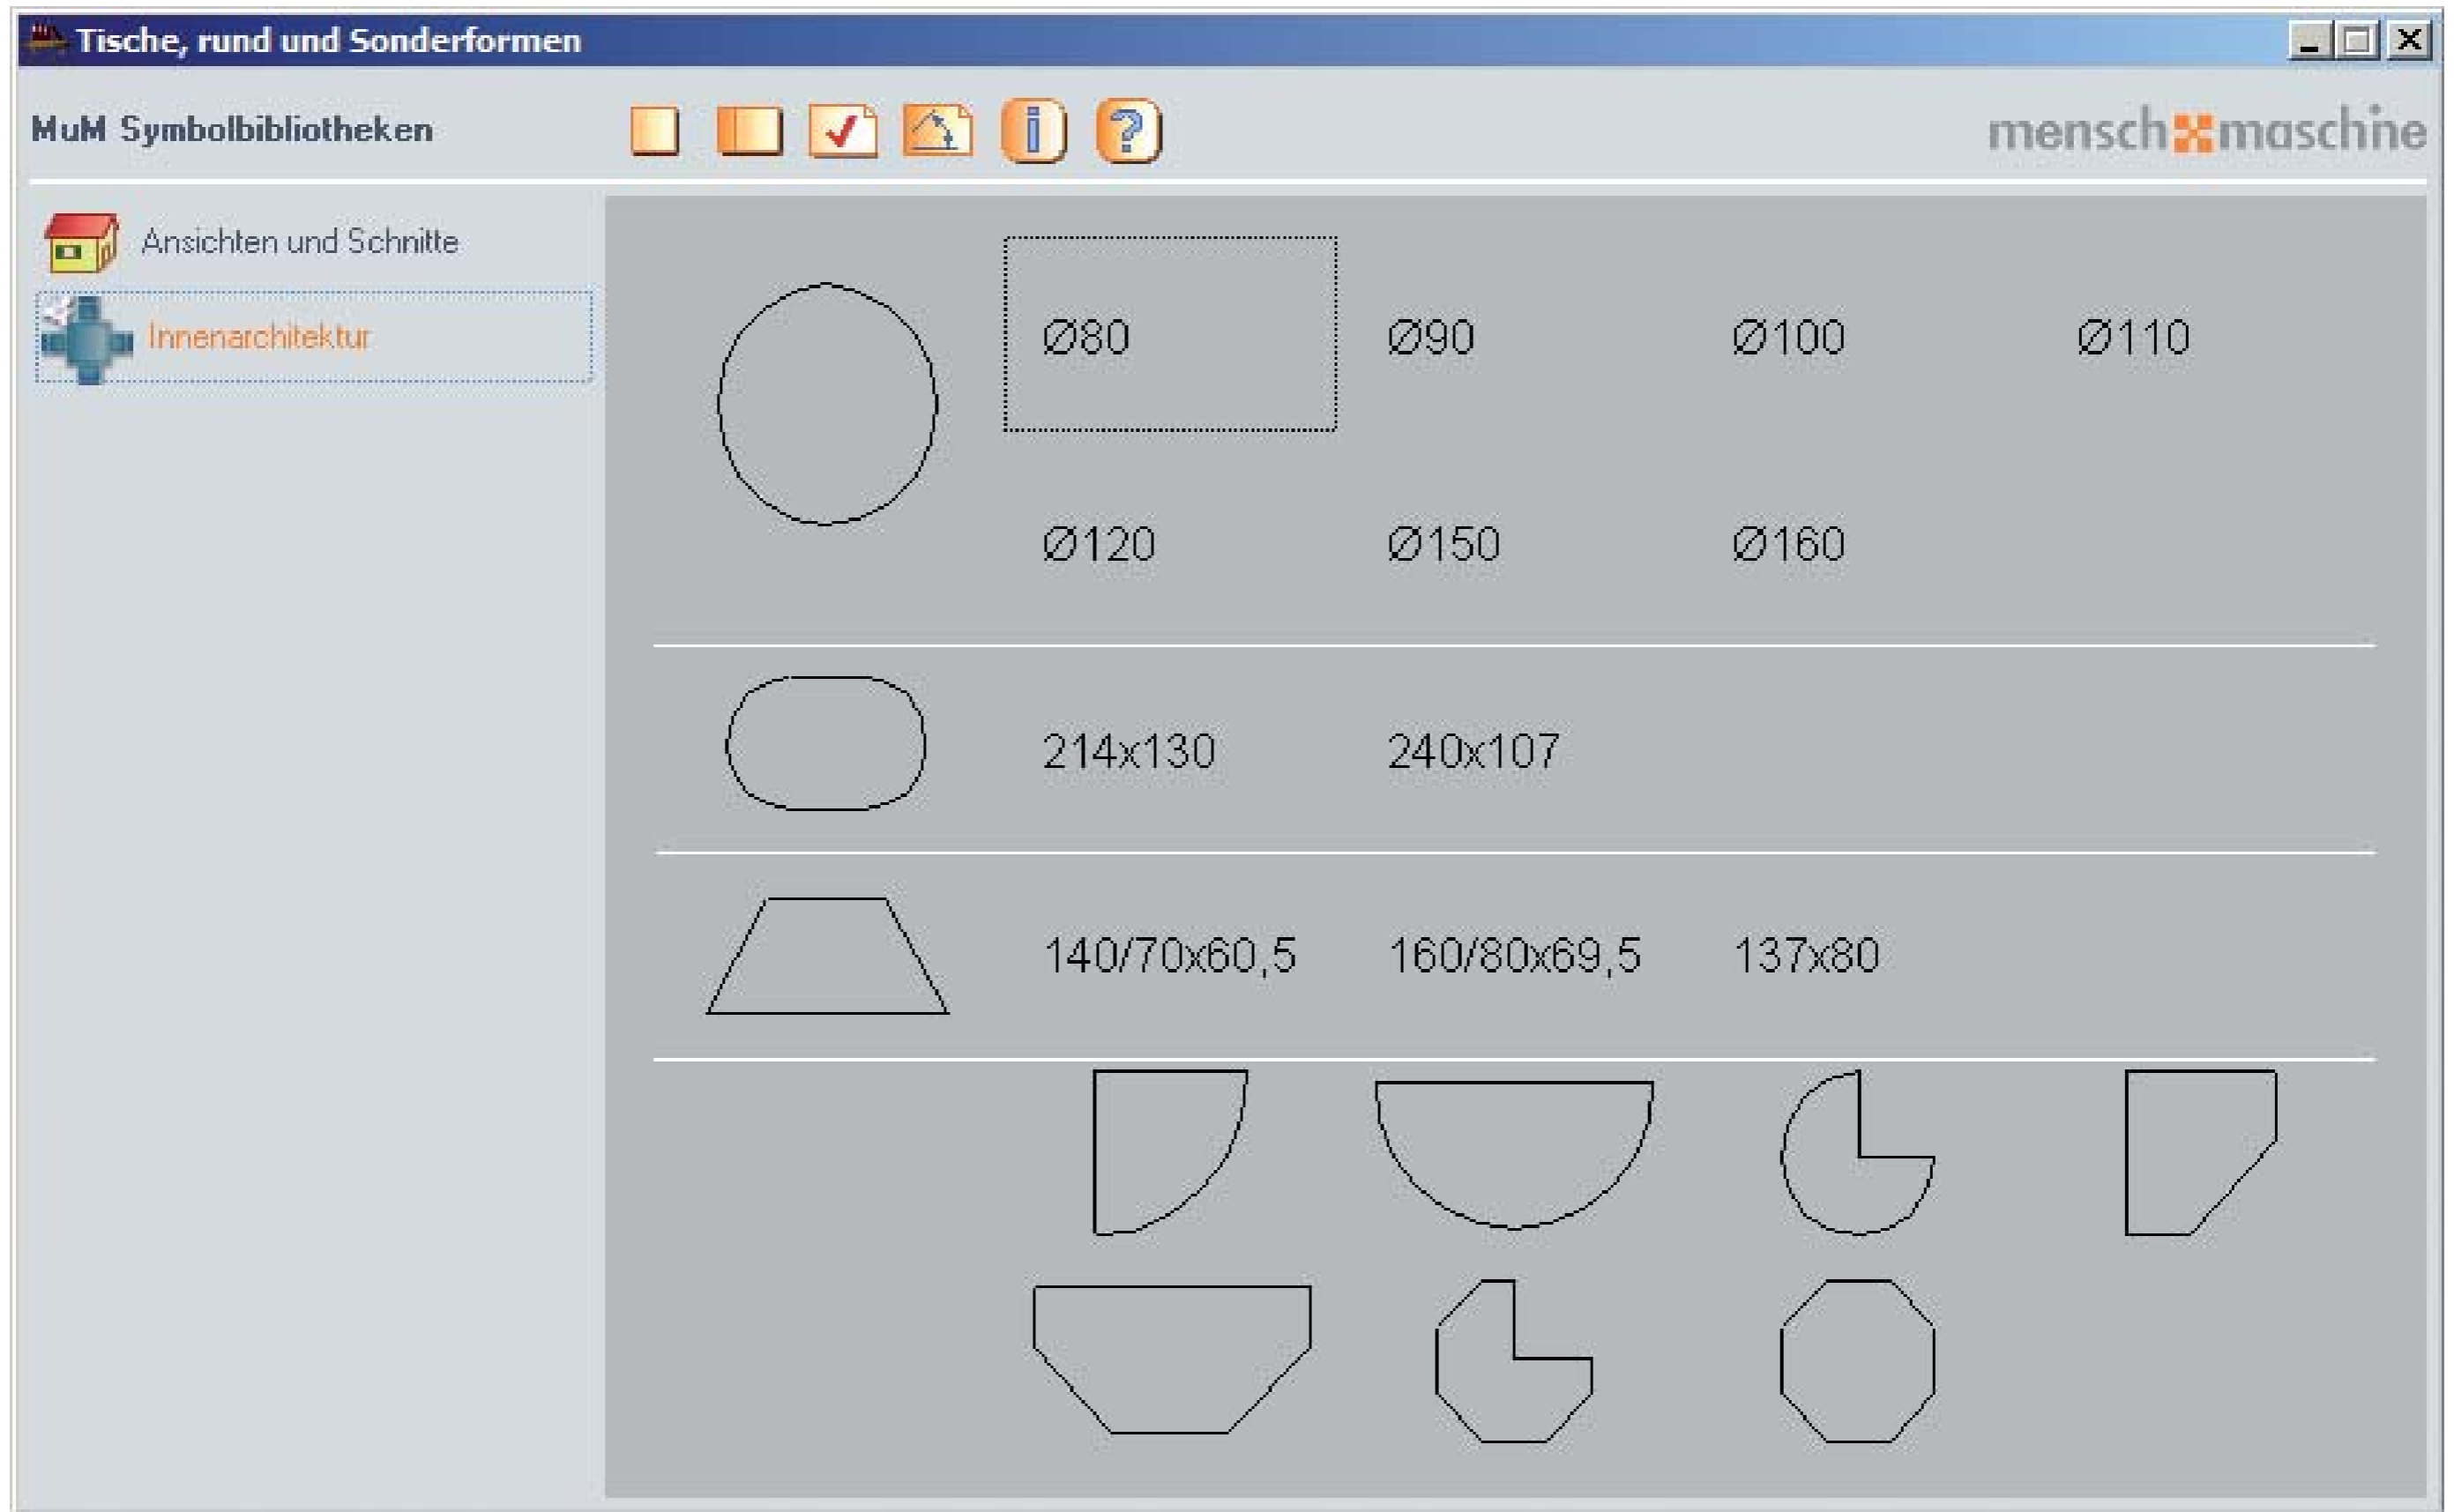

Büro: Tische, rund und Sonderformen